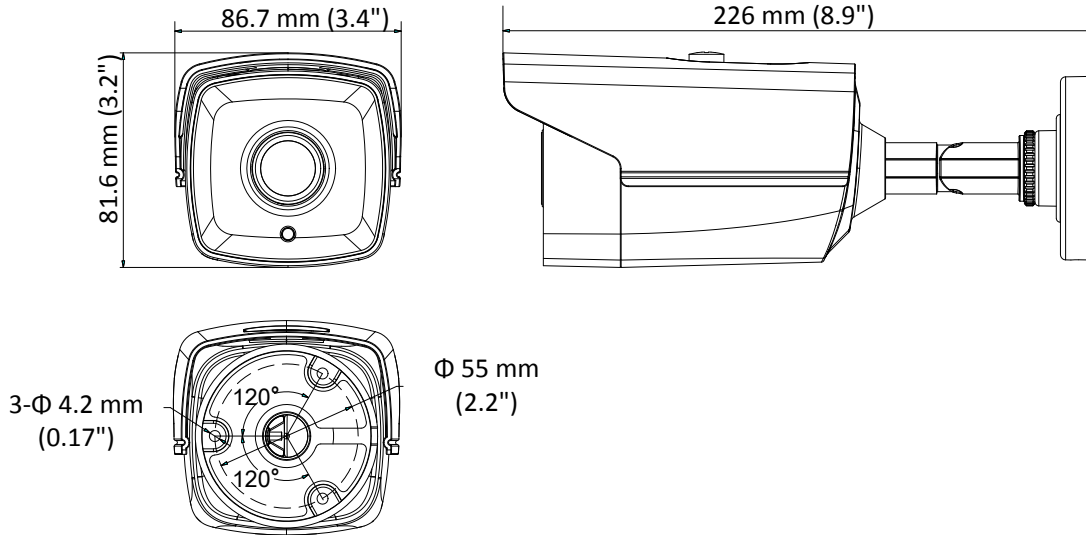

Order Models

DS-2CE16D8T-IT1E

* PoC function is only available when cooperating with DS-1TPXXX.

Dimension

Accessory

Distributed by