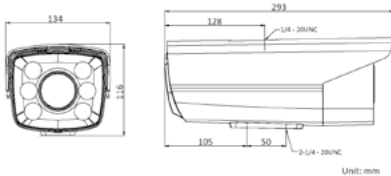

DS-2CE16C8T-IW3Z

HD720P Motorized Vari-focal HLC Bullet Camera

Key features

- 1.27 Megapixel high-performance CMOS
- Analog HD output, up to 720P resolution
- Low illumination
- 6 – 22mm motorized vari-focal lens
- True Day/Night
- OSD menu, 3D DNR
- IP66 weatherproof
- Up the Coax(HIKVISION-C, Pelco-C Protocol)

Available Models

DS-2CE16C8T-IW3Z

Dimension

Accessories

DS-2CE16C8T-IW3Z

Camera	
Image Sensor	1.27MP CMOS Image Sensor
Signal System	PAL/NTSC
Effective Pixels	1305(H)*977(V)
Min. illumination	0.001 Lux @(F1.2,AGC ON), 0 Lux with white light
Shutter Time	1/25(1/30)s to 1/50,000s
Lens	6-22mm motorized VF lens
Lens Mount	Ø14
Day & Night	Color
Synchronization	Internal synchronization
Video Frame Rate	720p@25fps/720p@30fps
HD Video Output	1 Analog HD output
CVBS Output	1Vp-p Composite Output(75Ω/BNC)
S/N Ratio	>62dB
Menu	
Auto Gain	Low/Middle/High/Off
D/N Mode	Color
White Balance	Auto/Manual
Private Mask	On/Off, maximum 8 zones
Motion Detection	On/Off, maximum 4 zones
Exposure Mode	Global Exposure/Digital WDR
3D DNR	Low/Middle/High/Off
Language	English/Chinese
Function	Contrast/Sharpness/Saturation/Mirror/Digital zoom
White Light Control	On/Off/1-5 adjustable level
General	
Operating Conditions	-40°C -60°C (-40 °F ~ 140 °F), Humidity 90% or less (non-condensing)
Power Supply	12 VDC±15%
Power Consumption	Max. 5W
Protection Level	IP66
Light Distance	30-40m
Communication	Up the coax, Protocol: Pelco-C(CVBS output), HIKVISION-C(TVI output)
Dimensions	134×116×293mm(5.28×4.57×11.54)
Weight	1600g