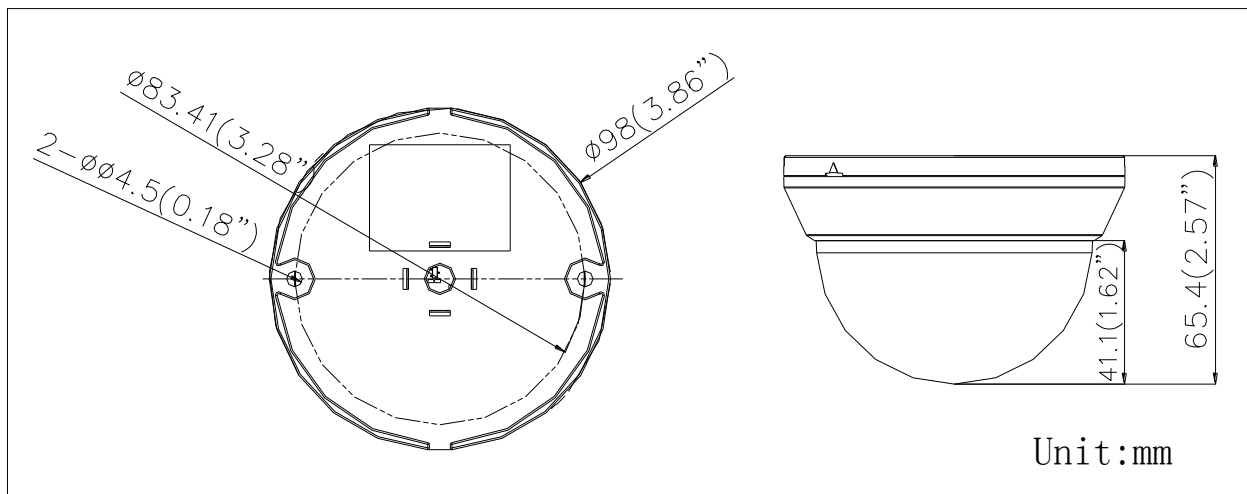

## Specifications

<b>Camera</b>	
Image Sensor	2MP CMOS Image Sensor
Signal System	PAL/NTSC
Effective Pixels	1920(H)*1080(V)
Min. illumination	0.01 Lux @ (F1.2,AGC ON),0 Lux with IR
Shutter Time	1/25(1/30)s to 1/50,000s
Lens	2.8mm, 3.6mm, 6mm optional
	Angle of View: 103°(2.8mm), 82.2°(3.6mm), 54°(6mm)
Lens Mount	M12
Day & Night	ICR
Angle Adjustment	Pan: 0 - 360°, Tilt: 0 - 75°, Rotation: 0 - 360°
Synchronization	Internal synchronization
Video Frame Rate	1080p@25fps/1080p@30fps
HD Video Output	1 Analog HD output
S/N Ratio	>62dB
<b>General</b>	
Operating Conditions	-20 °C - 45 °C (-4 °F - 113 °F), Humidity 90% or less (non-condensing)
Power Supply	12 VDC ± 15%
Power Consumption	Max. 4W
IR Range	Up to 20m
Dimension	Φ 98 x 65.4 mm (φ 3.86" x 2.57")
Weight	250 g

## Dimensions