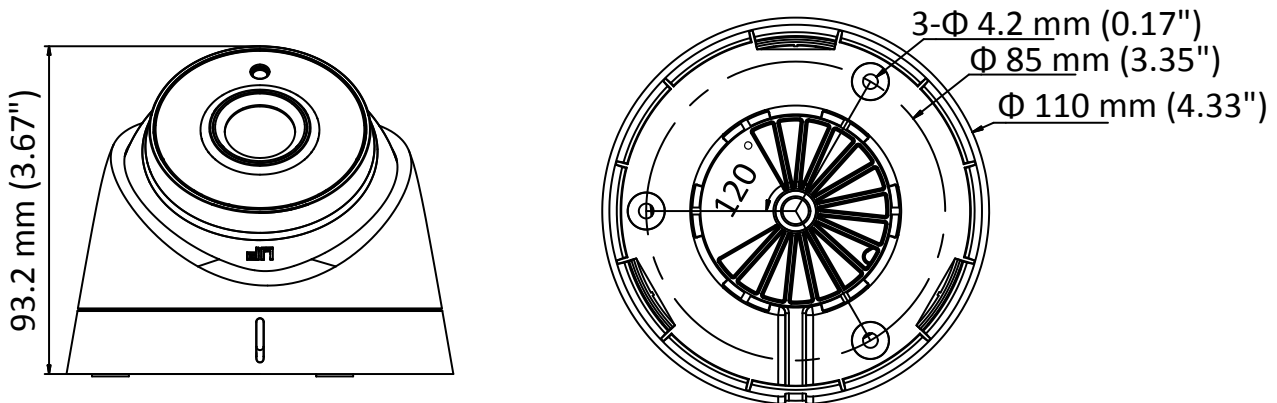

Dimensions