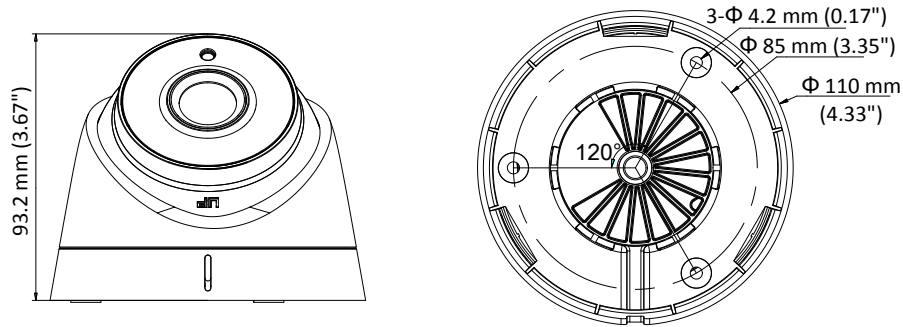

## Specification

<b>Camera</b>	
Image Sensor	2.0 megapixel progressive scan CMOS
Signal System	PAL/NTSC
Frame Rate	PAL: 1080p@25fps NTSC: 1080p@30fps
Resolution	1920 (H) × 1080 (V)
Min. illumination	Color: 0.005 Lux @ (F1.2, AGC ON), 0 Lux with IR
Shutter Time	PAL: 1/25 s to 1/50, 000 s NTSC: 1/30 s to 1/50, 000 s
Slow Shutter	Max.: 16 times
Lens	2.8 mm, 3.6 mm, 6 mm fixed focal lens
Horizontal Field of View	103.5° (2.8 mm), 82.6° (3.6 mm), 54.4° (6 mm)
Lens Mount	M12
Day & Night	IR cut filter
Angle Adjustment	Pan: 0° to 360°, Tilt: 0° to 75°, Rotate: 0° to 360°
Synchronization	Internal synchronization
WDR (Wide Dynamic Range)	> 120 dB
<b>Menu</b>	
AGC	Support
Day/Night Mode	Auto/Color/BW (Black and White)
White Balance	ATW/ MANUAL
Privacy Mask	ON/OFF, 4 programmable privacy masks
Motion Detection	4 programmable motion areas
Backlight Compensation	WDR/BLC/HLC/OFF
3D DNR (Digital Noise Reduction)	Level 1 to 10
Language	English, Chinese
Functions	Brightness, Sharpness, Mirror, Smart IR
<b>Interface</b>	
Video Output	1 HD analog output
<b>General</b>	
Operating Conditions	-40 °C to 60 °C (-40 °F to 140 °F), humidity: 90% or less (non-condensation)
Power Supply	12 VDC ±25%/PoC.af
Power Consumption	Max. 3.2 W
Ingress Protection	IP67
Material	Metal & Plastic
IR Range	Up to 20 m
Communication	Up the coax, Protocol: HIKVISION-C (TVI output)
Dimensions	Φ 110 mm × 93.2 mm (Φ 4.33" × 3.67")
Weight	350 g (0.77 lb.)

## Dimension