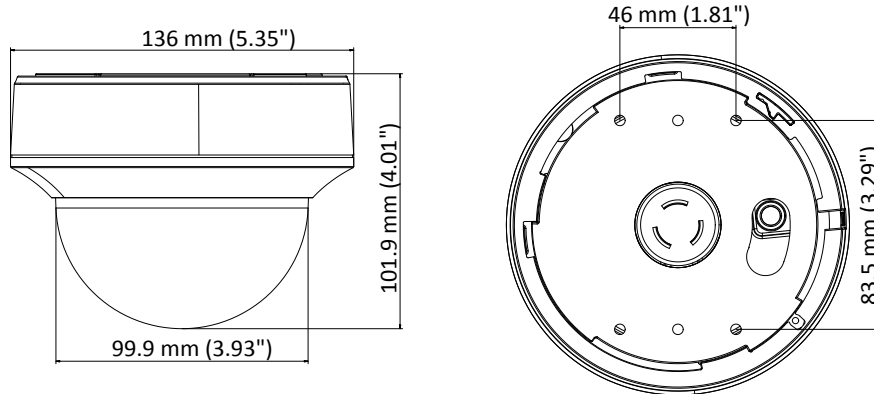

DS-2CE56D8T-(A)ITZ 2 MP Ultra-Low Light ZF EXIR Dome Camera

Key Features

- 2 MP high performance CMOS
- Ultra-Low Light
- 1920 × 1080 resolution
- 2.8 mm to 12 mm motorized vari-focal lens
- 120 dB true WDR, 3D DNR
- EXIR 2.0, Smart IR, up to 20 m IR distance
- IP50
- Up the Coax (HIKVISION-C)
- Auto focus

Specification

Camera	
Image Sensor	2.0 megapixel progressive scan CMOS
Signal System	PAL/NTSC
Frame Rate	PAL: 1080p@25fps NTSC: 1080p@30fps
Resolution	1920 (H) × 1080 (V)
Min. illumination	Color: 0.005 Lux @ (F1.2, AGC ON), 0 Lux with IR
Shutter Time	PAL: 1/25 s to 1/50, 000 s NTSC: 1/30 s to 1/50, 000 s
Slow Shutter	Max. 16 times
Lens	2.8 mm to 12 mm motorized vari-focal lens
Horizontal Field of View	32.1° to 103°
Lens Mount	Φ14
Day & Night	IR cut filter
Angle Adjustment	Pan: 0° to 340°, Tilt: 0° to 75°, Rotate: 0° to 355°
Synchronization	Internal synchronization
WDR (Wide Dynamic Range)	> 120 dB
Menu	
AGC	Support
Day/Night Mode	Auto/Color/BW (Black and White)
White Balance	ATW/MANUAL
Privacy Mask	ON/OFF, 4 programmable privacy masks
Motion Detection	4 programmable motion areas
Backlight Compensation	WDR/BLC/OFF
3D DNR (Digital Noise Reduction)	Level 1 to 10
Language	English, Chinese
Functions	Brightness, Sharpness, Mirror, Smart IR
Interface	
Video Output	1 HD analog output
General	
Operating Conditions	-40 °C to 60 °C (-40 °F to 140 °F), humidity: 90% or less (non-condensation)
Power Supply	12 VDC ±25% -A: 12 VDC ±25%, 24 VDC ±25%
Power Consumption	Max. 5.5 W -A: Max. 7 W
Ingress Protection	IP50
Material	Plastic
IR Range	Up to 20 m
Communication	Up the coax, Protocol: HIKVISION-C (TVI output)
Dimensions	Φ 136 mm × 102 mm (Φ 5.35" × 4.02")
Weight	Approx. 600 g (1.32 lb.)

Order Models

DS-2CE56D8T-ITZ; DS-2CE56D8T-AITZ

Dimension

Accessory

DS-1273ZJ-130B
Wall Mounting Bracket

DS-1275ZJ
Vertical Pole Mounting Bracket

DS-1271ZJ-130
Pendant Mounting Bracket

DS-1276ZJ
Corner Mounting Bracket