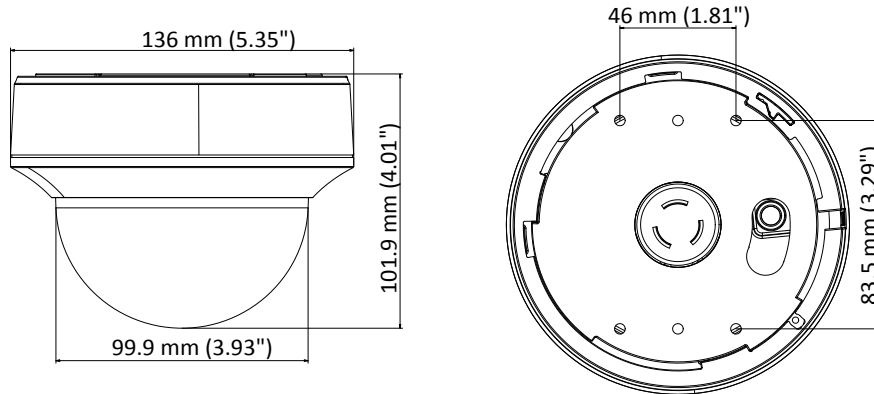

DS-2CE56D8T-ITZE 2 MP Ultra-Low Light VF PoC EXIR Dome Camera

Key Features

- 2 MP high performance COMS
- Ultra-Low Light
- 1920 × 1080 resolution
- Auto focus, 2.8 mm to 12 mm motorized vari-focal lens
- 120 dB true WDR, 3D DNR
- EXIR 2.0, Smart IR, up to 20 m IR distance
- IP50
- PoC.at
- Up the Coax (HIKVISION-C)

Specification

Camera	
Image Sensor	2.0 megapixel progressive scan CMOS
Signal System	PAL/NTSC
Frame Rate	PAL: 1080p@25fps NTSC: 1080p@30fps
Resolution	1920 (H) × 1080 (V)
Min. illumination	Color: 0.005 Lux @ (F1.2, AGC ON), 0 Lux with IR
Shutter Time	PAL: 1/25 s to 1/50, 000 s NTSC: 1/30 s to 1/50, 000 s
Slow Shutter	Max. 16 times
Lens	2.8 mm to 12 mm motorized vari-focal lens
Horizontal Field of View	32.1° to 103°
Lens Mount	Φ14
Day & Night	IR cut filter
Angle Adjustment	Pan: 0° to 340°, Tilt: 0° to 75°, Rotate: 0° to 355°
Synchronization	Internal synchronization
WDR (Wide Dynamic Range)	> 120 dB
Menu	
AGC	Support
Day/Night Mode	Auto/Color/BW (Black and White)
White Balance	ATW/MANUAL
Privacy Mask	ON/OFF, 4 programmable privacy masks
Motion Detection	4 programmable motion areas
Backlight Compensation	WDR/BLC/OFF
3D DNR (Digital Noise Reduction)	Level 1 to 10
Language	English, Chinese
Functions	Brightness, Sharpness, Mirror, Smart IR
Interface	
Video Output	1 HD analog output
General	
Operating Conditions	-40 °C to 60 °C (-40 °F to 140 °F), humidity: 90% or less (non-condensation)
Power Supply	12 VDC ±25%/PoC.at
Power Consumption	Max. 7 W
Ingress Protection	IP50
Material	Plastic
IR Range	Up to 20 m
Communication	Up the coax, Protocol: HIKVISION-C (TVI output)
Dimensions	Φ 136 mm × 102 mm (Φ 5.35" × 4.02")
Weight	Approx. 600 g (1.32 lb.)

Order Models

DS-2CE56D8T-ITZE

Dimension

Accessory

DS-1273ZJ-130B
Wall Mounting Bracket

DS-1275ZJ
Vertical Pole Mounting Bracket

DS-1271ZJ-130
Pendant Mounting Bracket

DS-1276ZJ
Corner Mounting Bracket