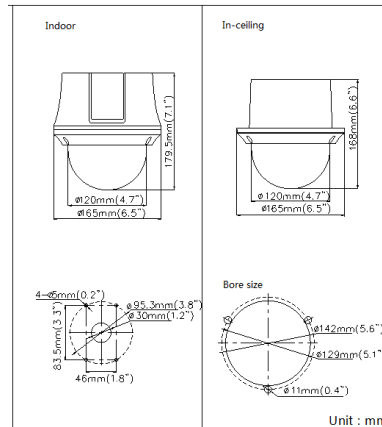

Order Model

DS-2AE4215T-D3

Dimensions