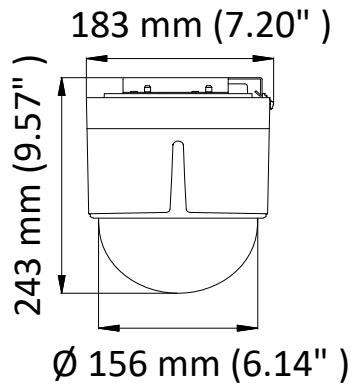

Order Model

DS-2AE5225T-A3

Dimensions

Indoor