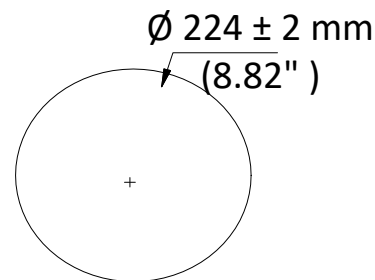

Input/Output	
Video Output	1 turbo 1080p output/1 CVBS output, (NTSC or PAL composite, BNC)
RS-485 Interface	Half-duplex mode Self-adaptive HIKVISION, Pelco-P, Pelco-D protocol
UTC function	UTC protocol (or HIKVISION-C protocol in previous DVR)
General	
Menu Language	English
Power	24 VAC Max. 18 W
Working Temperature	-10° C to 50° C (14° F to 122° F)
Working Humidity	90% or less
Protection Level	IP66 standard (outdoor dome) TVS 4,000 V lightning protection, surge protection and voltage transient protection
Mounting	Various mounting modes optional
Dimension	DS-2AE5225T-A3 (Indoor): Ø 156 mm ×243 mm (6.14" × 9.57") DS-2AE5225T-A3 (In-Ceiling): Ø 156 mm ×236 mm (6.14" × 9.29")
Weight (approx.)	3 kg (6.61 lb.)

Order Model

DS-2AE5225T-A3

Dimensions

Indoor

In-Ceiling

Distributed by

Headquarters

No.555 Qianmo Road, Binjiang District,
Hangzhou 310051, China
T +86-571-8807-5998
overseasbusiness@hikvision.com