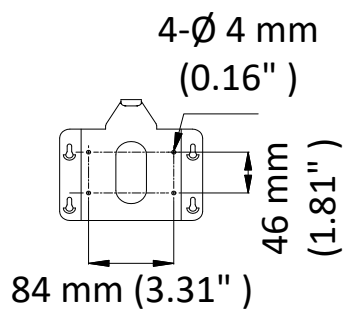

Input/Output	
Video Output	1 turbo 1080p output/1 CVBS output, (NTSC or PAL composite, BNC)
RS-485 Interface	Half-duplex mode Self-adaptive HIKVISION, Pelco-P, Pelco-D protocol
UTC function	UTC protocol (or HIKVISION-C protocol in previous DVR)
General	
Menu Language	English
Power	24 VAC Max. 18 W
Working Temperature	-10° C to 50° C (14° F to 122° F)
Working Humidity	90% or less
Protection Level	IP66 standard (outdoor dome) TVS 4,000 V lightning protection, surge protection and voltage transient protection
Mounting	Various mounting modes optional
Dimension	DS-2AE5225T-A3 (Indoor): Ø 156 mm ×243 mm (6.14" × 9.57") DS-2AE5225T-A3 (In-Ceiling): Ø 156 mm ×236 mm (6.14" × 9.29")
Weight (approx.)	3 kg (6.61 lb.)

Order Model

DS-2AE5225T-A3

Dimensions

Indoor

In-Ceiling

Distributed by

Headquarters

No.555 Qianmo Road, Binjiang District,
Hangzhou 310051, China
T +86-571-8807-5998
overseasbusiness@hikvision.com