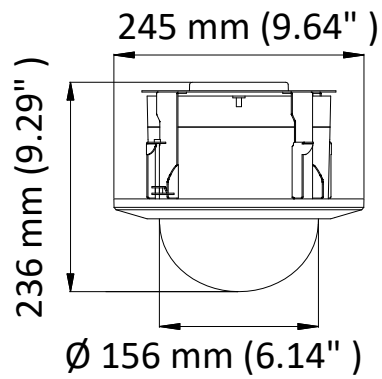

Input/Output	
Video Output	1 turbo 1080p output/1 CVBS output, (NTSC or PAL composite, BNC)
RS-485 Interface	Half-duplex mode Self-adaptive HIKVISION, Pelco-P, Pelco-D protocol
UTC function	UTC protocol (or HIKVISION-C protocol in previous DVR)
General	
Menu Language	English
Power	24 VAC Max. 18 W
Working Temperature	-10° C to 50° C (14° F to 122° F)
Working Humidity	90% or less
Protection Level	IP66 standard (outdoor dome) TVS 4,000 V lightning protection, surge protection and voltage transient protection
Mounting	Various mounting modes optional
Dimension	DS-2AE5225T-A3 (Indoor): Ø 156 mm ×243 mm (6.14" × 9.57") DS-2AE5225T-A3 (In-Ceiling): Ø 156 mm ×236 mm (6.14" × 9.29")
Weight (approx.)	3 kg (6.61 lb.)

Order Model

DS-2AE5225T-A3

Dimensions

Indoor

In-Ceiling

Distributed by

Headquarters

No.555 Qianmo Road, Binjiang District,
Hangzhou 310051, China
T +86-571-8807-5998
overseasbusiness@hikvision.com