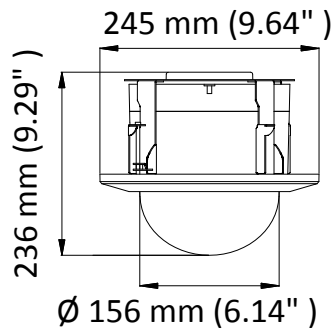

Input/Output	
Turbo HD Output	1 turbo 1080p output, NTSC (or PAL) composite, BNC
CVBS Output	1.0V[p-p]/75Ω, NTSC (or PAL) composite, BNC
RS-485 Interface	Half-duplex mode Self-adaptive HIKVISION, Pelco-P, Pelco-D protocol
UTC function	UTC protocol (or HIKVISION-C protocol in previous DVR)
General	
Menu Language	English
Power	24 VAC Max. 18 W
Working Temperature	-10° C to 50° C (14° F to 122° F)
Working Humidity	90% or less
Protection Level	IP66 standard (outdoor dome) TVS 4,000 V lightning protection, surge protection and voltage transient protection
Mounting	Various mounting modes optional
Dimension	DS-2AE5232T-A3 (Indoor): Ø 156 mm ×243 mm (6.14" × 9.57") DS-2AE5232T-A3 (In-Ceiling): Ø 156 mm ×236 mm (6.14" × 9.29")
Weight (approx.)	3 kg (6.61 lb.)

Order Model

DS-2AE5232T-A3

Dimensions

Indoor

In-Ceiling

Distributed by

Headquarters

No.555 Qianmo Road, Binjiang District,
Hangzhou 310051, China
T +86-571-8807-5998
overseasbusiness@hikvision.com