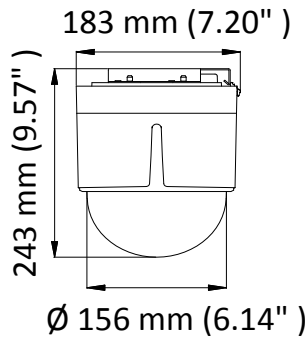

Order Model

DS-2AE5232T-A3

Dimensions

Indoor