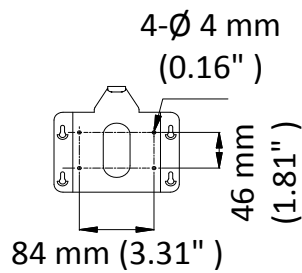

Input/Output	
Turbo HD Output	1 turbo 1080p output, NTSC (or PAL) composite, BNC
CVBS Output	1.0V[p-p]/75Ω, NTSC (or PAL) composite, BNC
RS-485 Interface	Half-duplex mode Self-adaptive HIKVISION, Pelco-P, Pelco-D protocol
UTC function	UTC protocol (or HIKVISION-C protocol in previous DVR)
General	
Menu Language	English
Power	24 VAC Max. 18 W
Working Temperature	-10° C to 50° C (14° F to 122° F)
Working Humidity	90% or less
Protection Level	IP66 standard (outdoor dome) TVS 4,000 V lightning protection, surge protection and voltage transient protection
Mounting	Various mounting modes optional
Dimension	DS-2AE5232T-A3 (Indoor): Ø 156 mm ×243 mm (6.14" × 9.57") DS-2AE5232T-A3 (In-Ceiling): Ø 156 mm ×236 mm (6.14" × 9.29")
Weight (approx.)	3 kg (6.61 lb.)

Order Model

DS-2AE5232T-A3

Dimensions

Indoor

In-Ceiling

Distributed by

Headquarters

No.555 Qianmo Road, Binjiang District,
Hangzhou 310051, China
T +86-571-8807-5998
overseasbusiness@hikvision.com