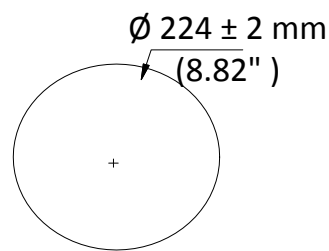

Input/Output	
Turbo HD Output	1 turbo 1080p output, NTSC (or PAL) composite, BNC
CVBS Output	1.0V[p-p]/75Ω, NTSC (or PAL) composite, BNC
RS-485 Interface	Half-duplex mode Self-adaptive HIKVISION, Pelco-P, Pelco-D protocol
UTC function	UTC protocol (or HIKVISION-C protocol in previous DVR)
General	
Menu Language	English
Power	24 VAC Max. 18 W
Working Temperature	-10° C to 50° C (14° F to 122° F)
Working Humidity	90% or less
Protection Level	IP66 standard (outdoor dome) TVS 4,000 V lightning protection, surge protection and voltage transient protection
Mounting	Various mounting modes optional
Dimension	DS-2AE5232T-A3 (Indoor): Ø 156 mm ×243 mm (6.14" × 9.57") DS-2AE5232T-A3 (In-Ceiling): Ø 156 mm ×236 mm (6.14" × 9.29")
Weight (approx.)	3 kg (6.61 lb.)

Order Model

DS-2AE5232T-A3

Dimensions

Indoor

In-Ceiling

Distributed by

Headquarters

No.555 Qianmo Road, Binjiang District,
Hangzhou 310051, China
T +86-571-8807-5998
overseasbusiness@hikvision.com