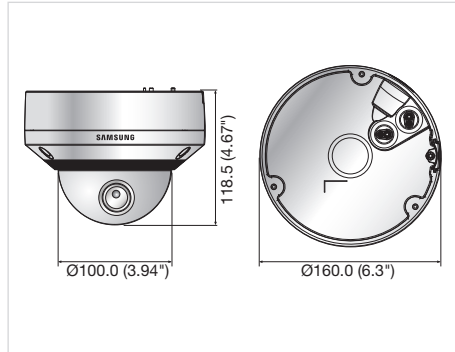

Dimensions

Unit : mm (inch)