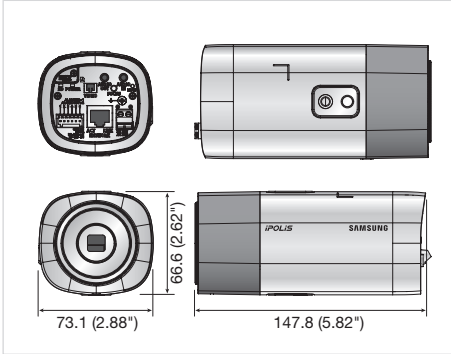

## Key Features

- 30fps@2,048 x 1,536 / 60fps@1,920 x 1,080
- Simple focus, P-Iris
- Day & Night (ICR), Enhanced DIS, Defog
- 3M real-time WDR (Max. 120dB)
- Color : 0.1Lux (F1.2, 50IRE)  
B/W : 0.01Lux (F1.2, 50IRE)
- Built-in SD/SDHC/SDXC memory slot
- Built-in mic.

## Dimensions

Unit : mm (inch)