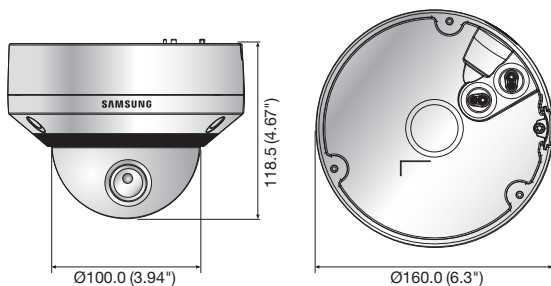

## Key Features

- Max. 3M (2048 x 1536) resolution
- 30fps@2,048 x 1,536 / 60fps@1,920 x 1,080
- 3 ~ 8.5mm (2.8x) motorized varifocal lens
- Simple focus (Motorized VF), P-Iris
- Day & Night (ICR), Enhanced DIS, Defog
- 3M real-time WDR (Max. 120dB)
- Multi-crop streaming
- micro SD/SDHC/SDXC memory slot
- IR LED (12ea), PoE, IP66, IK10, Bi-directional audio support

## Dimensions

Unit : mm (inch)