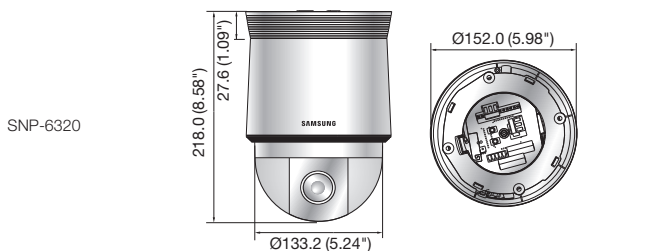

## Key Features

- Max. 2M (1920 x 1080) resolution
- 16 : 9 Full HD (1080p) resolution support
- 4.44 ~ 142.6mm (32x) optical zoom, 16x digital zoom
- 0.2Lux@F1.6 (Color), 0.01Lux@F1.6 (B/W)
- H.264, MJPEG dual codec, Multiple streaming
- Day & Night (ICR), WDR (120dB)
- Auto tracking, Intelligent video analytics
- PoE+, SD/SDHC/SDXC memory slot, Bi-directional audio support
- IP66 / IK10 (SNP-6320H), IK10 (SNP-6320 + SHP-3701H only)

## Dimensions

Unit : mm (inch)