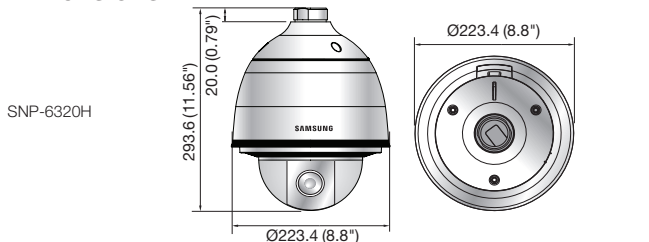

## Key Features

- Max. 2M (1920 x 1080) resolution
- 16 : 9 Full HD (1080p) resolution support
- 4.44 ~ 142.6mm (32x) optical zoom, 16x digital zoom
- 0.2Lux@F1.6 (Color), 0.01Lux@F1.6 (B/W)
- H.264, MJPEG dual codec, Multiple streaming
- Day & Night (ICR), WDR (120dB)
- Auto tracking, Intelligent video analytics
- PoE+, SD/SDHC/SDXC memory slot, Bi-directional audio support
- IP66 / IK10 (SNP-6320H), IK10 (SNP-6320 + SHP-3701H only)

## Dimensions

Unit : mm (inch)